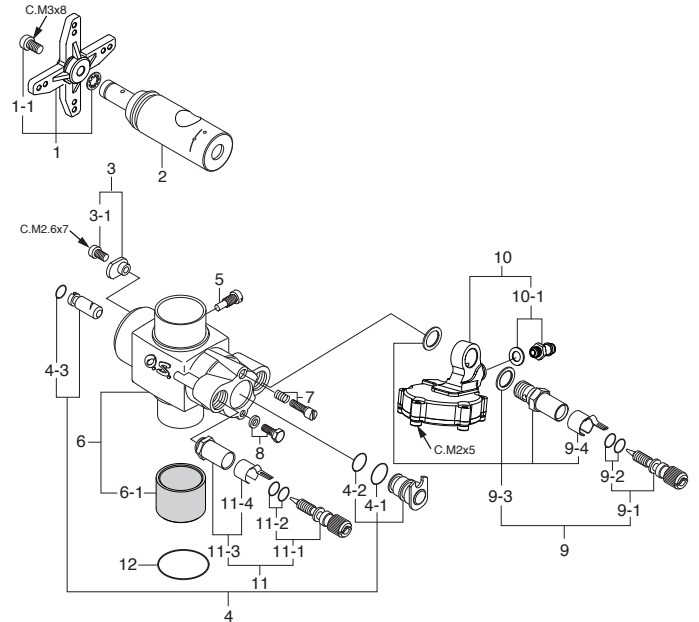

O.S. SPEED 91HZ-R 3C

(18641)

TYPE 61F

(29088030)

* Type of screw

C...Cap Screw M...Oval Fillister-Head Screw

F...Flat Head Screw N...Round Head Screw S...Set Screw

CAP SCREW SETS (10pcs./sets)

Code No.	Size	Pcs. used in an engine
79871055	M2.6x18	Retainer Screw (1pc.)
79871140	M3x12	Cover Plate Retaining Screw (4pcs.)
79871150	M3x15	Cylinder Head Retaining Screw (6pcs.)

No.	Code No.	Description
1	29074040	Heatsink Head
1-1	29061405	Head Gasket (0.1mm)
2	29073110	Cylinder Liner
3	29503400	Piston Ring
4	29073200	Piston
5	26606008	Piston Pin
6	27917000	Piston Pin Retainer (2pcs.)
7	29505010	Connecting Rod
8	29088030	Carburetor Complete 61F
9	45010002	Propeller Nut
10	46120000	Thrust Washer
11	26731002	Crankshaft Ball Bearing (Front)
12	29081720	Carburetor Retainer Assembly
12-1	45566310	"O" Ring
13	29071010	Crankcase
14	27930000	Crankshaft Ball Bearing (Rear)
15	29072010	Crankshaft
16	29061410	Cover Gasket
17	29067030	Cover Plate
18	22681953	Nipple (No.1)
	71608001	Glow Plug No.8
	72403070	Check Valve
	29061406	Head Gasket (0.2mm)
	71705110	Needle Control Arm
	79871010	Needle Adjusting Screw M2.6x5 (10pcs.)

No.	Code No.	Description
1	29085140	Throttle Lever Assembly
1-1	79871110	Retaining Screw (10pcs.)
2	29088240	Carburetor Rotor
3	25881220	Rotor Guide Washer
3-1	79871020	Retaining Screw (10pcs.)
4	29088320	Mixture Control Valve Assembly
4-1	27881810	"O"Ring (L) (2pcs.)
4-2	27881800	"O"Ring (S) (2pcs.)
4-3	27881820	"O"Ring (L) (2pcs.)
5	45581820	Rotor Guide Screw
6	29088130	Carburetor Body
6-1	27984900	Thermo Insulator
7	27881330	Mixture Control Screw
8	27681340	Mixture Control Valve Stopper
9	29088900	Needle Valve Assembly (Main Needle)
9-1	29085910	Needle Assembly
9-2	24981837	"O"Ring (2pcs.)
9-3	29088940	Needle Valve Holder Assembly
9-4	26711305	Ratchet Spring
10	29088800	Reguretor Assembly
10-1	22681953	Fuel Inlet (Nipple No.1)
11	29088980	Needle Valve Assembly
11-1	29085910	Needle Assembly
11-2	24981837	"O"Ring (2pcs.)
11-3	27381940	Needle Valve Holder Assembly
11-4	26711305	Ratchet Spring
12	27915000	Carburetor Rubber Gasket