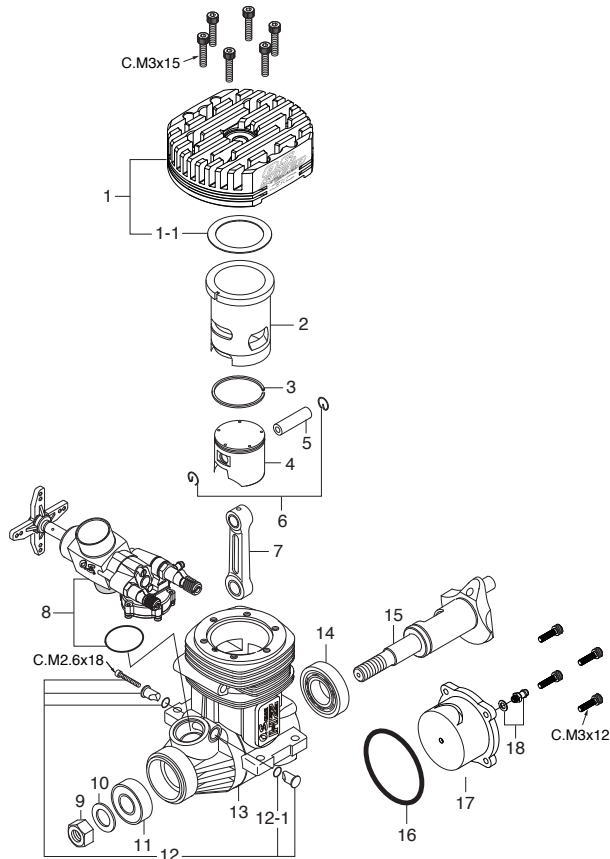

O.S. SPEED 91HZ-R 3C

(18641)

TYPE 61F

(29088030)

* Type of screw

C...Cap Screw M...Oval Fillister-Head Screw

F...Flat Head Screw N...Round Head Screw S...Set Screw

CAP SCREW SETS (10pcs./sets)

Code No.	Size	Pcs. used in an engine
79871055	M2.6x18	Retainer Screw (1pc.)
79871140	M3x12	Cover Plate Retaining Screw (4pcs.)
79871150	M3x15	Cylinder Head Retaining Screw (6pcs.)

No.	Code No.	Description
1	29074040	Heatsink Head
1-1	29061405	Head Gasket (0.1mm)
2	29073110	Cylinder Liner
3	29503400	Piston Ring
4	29073200	Piston
5	26606008	Piston Pin
6	27917000	Piston Pin Retainer (2pcs.)
7	29505010	Connecting Rod
8	29088030	Carburetor Complete 61F
9	45010002	Propeller Nut
10	46120000	Thrust Washer
11	26731002	Crankshaft Ball Bearing (Front)
12	29081720	Carburetor Retainer Assembly
12-1	45566310	"O" Ring
13	29071010	Crankcase
14	27930000	Crankshaft Ball Bearing (Rear)
15	29072010	Crankshaft
16	29061410	Cover Gasket
17	29067030	Cover Plate
18	22681953	Nipple (No.1)
	71608001	Glow Plug No.8
	72403070	Check Valve
	29061406	Head Gasket (0.2mm)
	71705110	Needle Control Arm
	79871010	Needle Adjusting Screw M2.6x5 (10pcs.)

No.	Code No.	Description
1	29085140	Throttle Lever Assembly
1-1	79871110	Retaining Screw (10pcs.)
2	29088240	Carburetor Rotor
3	25881220	Rotor Guide Washer
3-1	79871020	Retaining Screw (10pcs.)
4	29088320	Mixture Control Valve Assembly
4-1	27881810	"O"Ring (L) (2pcs.)
4-2	27881800	"O"Ring (S) (2pcs.)
4-3	27881820	"O"Ring (L) (2pcs.)
5	45581820	Rotor Guide Screw
6	29088130	Carburetor Body
6-1	27984900	Thermo Insulator
7	27881330	Mixture Control Screw
8	27681340	Mixture Control Valve Stopper
9	29088900	Needle Valve Assembly (Main Needle)
9-1	29085910	Needle Assembly
9-2	24981837	"O"Ring (2pcs.)
9-3	29088940	Needle Valve Holder Assembly
9-4	26711305	Ratchet Spring
10	29088800	Reguretor Assembly
10-1	22681953	Fuel Inlet (Nipple No.1)
11	29088980	Needle Valve Assembly
11-1	29085910	Needle Assembly
11-2	24981837	"O"Ring (2pcs.)
11-3	27381940	Needle Valve Holder Assembly
11-4	26711305	Ratchet Spring
12	27915000	Carburetor Rubber Gasket